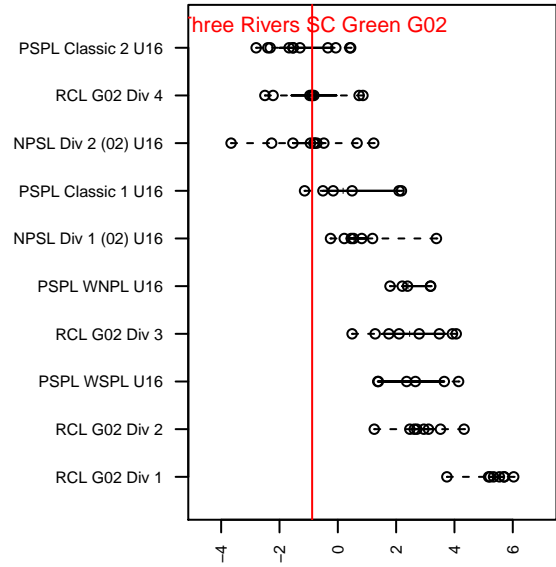

Three Rivers SC Green G02

Three Rivers SC
 Pasco, WA
 G02 total strength=1267
 attack=9.23 defense=2.75
 fall league = RCL G02 Div 4

alt names used:
 3 RIVERS G02 GREEN
 3RSC G02 RCL Green

Venues played:
 2017 Clash At the Border Gold/Silver/Bronze
 2017 RCL G02 Div 4

Three Rivers SC Green G02
 Dots are actual minus expected GF (blue circles) and GA (red triangles).
 Blue line is smoothed change in attack strength. Red is smoothed change in defense strength.

**attack and defense variance (black dot)
relative to other teams
and top 10 in region**

**attack and defense rating
relative to others at age
and all opponents in last 13 months**

Performance relative to 13 month average

Performance relative to 13 month average

date	home		away		venue	pred.home	pred.away
2018-01-21	GS Surf C G02	2	Three Rivers SC Green G02	2	2017 RCL G02 Div 4	0.85	2.42
2017-12-10	Eastside FC Blue G02	3	Three Rivers SC Green G02	1	2017 RCL G02 Div 4	2.49	1.15
2017-12-03	Three Rivers SC Green G02	2	Harbor Premier White G02	2	2017 RCL G02 Div 4	1.68	1.30
2017-06-25	Three Rivers SC Green G02	2	Eastside Timbers Black G02	0	2017 Clash At the Border Gold/Silver/Bro	2.44	1.45
2017-06-25	Oregon Trails FC Fusion G02	1	Three Rivers SC Green G02	2	2017 Clash At the Border Gold/Silver/Bro	1.84	2.09
2017-06-24	Blackhills FC Red G02	0	Three Rivers SC Green G02	3	2017 Clash At the Border Gold/Silver/Bro	1.04	2.34
2017-06-24	Eastside FC Blue G02	4	Three Rivers SC Green G02	1	2017 Clash At the Border Gold/Silver/Bro	2.49	1.15
2017-06-23	Cascade Rush Revolution G02	2	Three Rivers SC Green G02	2	2017 Clash At the Border Gold/Silver/Bro	2.55	1.71